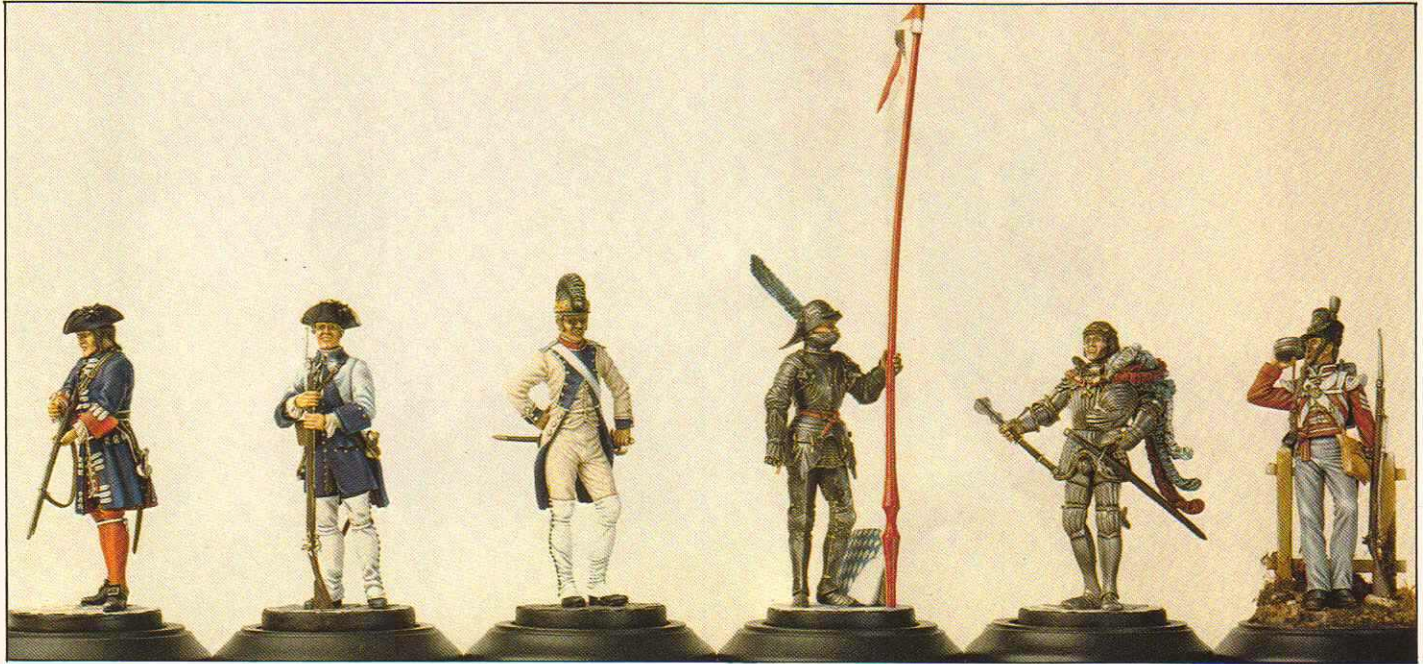

Almond Sculptures 90mm and 100mm White Metal Kits

AS/A7 Fusilier, 'Gardes Françaises', 1720 AS/A10 French Infantry Sergeant, 90th Regiment, 1791 AS/A12 German Prince in full armour, 1520
 AS/A8 Soldier, 'Compagnie Franche de la Marine' AS/A11 German Knight, 1450 AS/A15 Sergeant, Light Infantry Company, 53rd Regiment of Foot, 1815

AS/A16 42nd Foot, Black Watch, Waterloo, 1815 AS/A19 British Light Dragoon Trooper, 1812-15, Campaign dress AS/A21 Minnetare Hidatsa Dog Dancer, c.1825
 AS/A18 Marius' Legionary in Marching Order, 105 BC AS/A20 Wellington at Waterloo