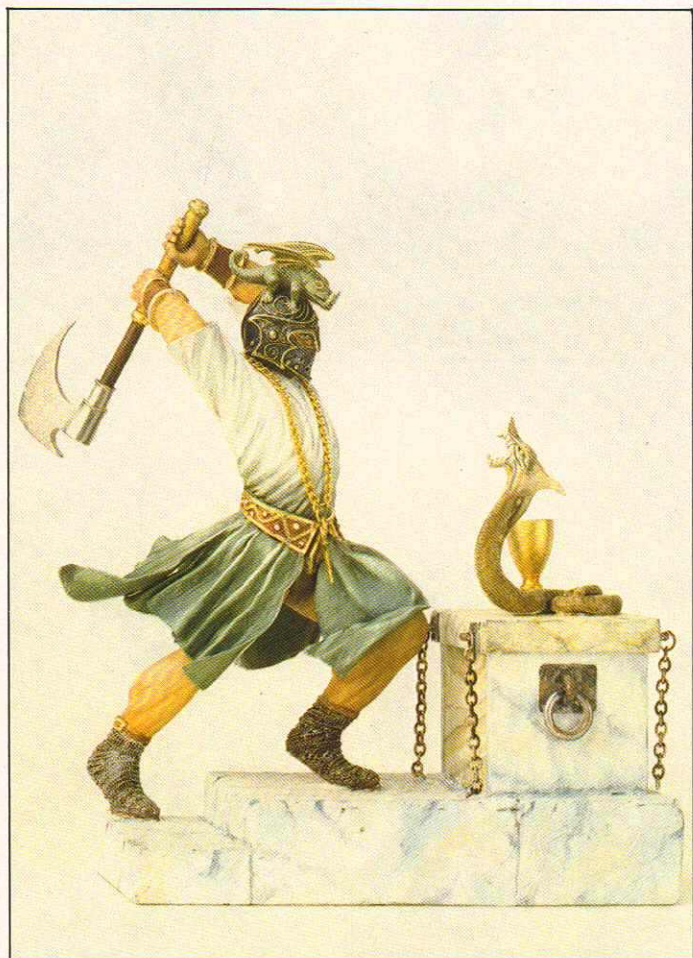

Almond Sculptures 90mm and 100mm White Metal Kits

AS/A7 Fusilier, 'Gardes Françaises', 1720 AS/A10 French Infantry Sergeant, 90th Regiment, 1791 AS/A12 German Prince in full armour, 1520
 AS/A8 Soldier, 'Compagnie Franche de la Marine' AS/A11 German Knight, 1450 AS/A15 Sergeant, Light Infantry Company, 53rd Regiment of Foot, 1815

AS/A16 42nd Foot, Black Watch, Waterloo, 1815 AS/A19 British Light Dragoon Trooper, 1812-15, Campaign dress AS/A21 Minnetare Hidatsa Dog Dancer, c.1825
 AS/A18 Marius' Legionary in Marching Order, 105 BC AS/A20 Wellington at Waterloo

AS/A22 British Heavy Dragoon, Campaign Dress, 1812 AS/A23 Mounted Sioux Indian, 1850 AS/A24 Buffalo Bill Cody, 1880 AS/A25 French Napoleonic Cuirassier

Almond Sculptures 90mm and 100mm White Metal Kits

AS/A6
Mounted Polish Winged Hussar, 1685

AS/A9
Mounted ADC to Murat, Captain Manhes, 1810

ASF/A3
Venom Destroyer (fantasy)

ASF/A1
The Executioner (fantasy)

Almond Sculptures

90mm and 110mm White Metal Kits