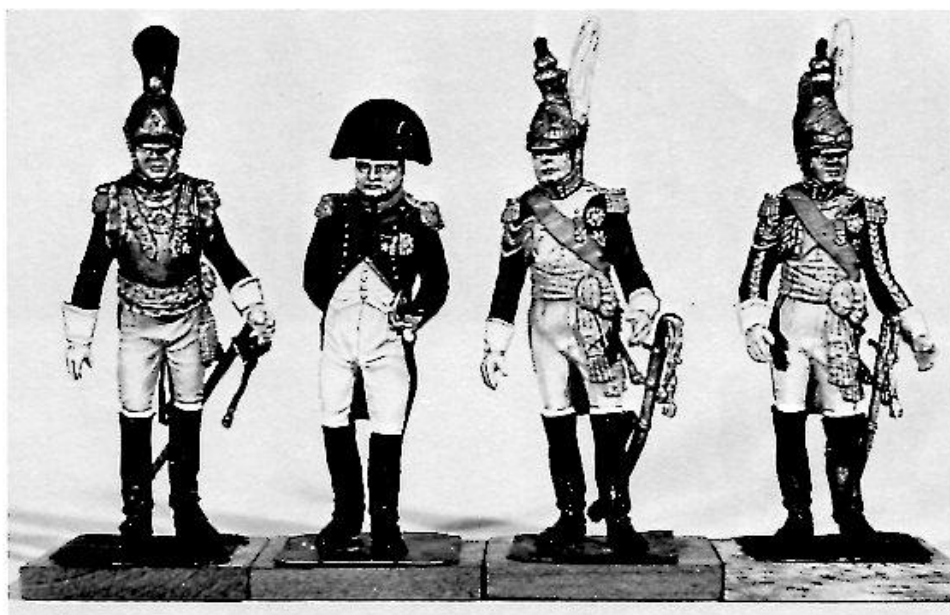

Labayen Figures

19

3

17

16

The Soldier Shop is pleased to add this new line of excellent 54mm metal figures to our ever expanding stock of model soldiers. Each figure comes completely assembled and primed ready for painting. The fine detail of these figures will make them a welcome addition to any collection.