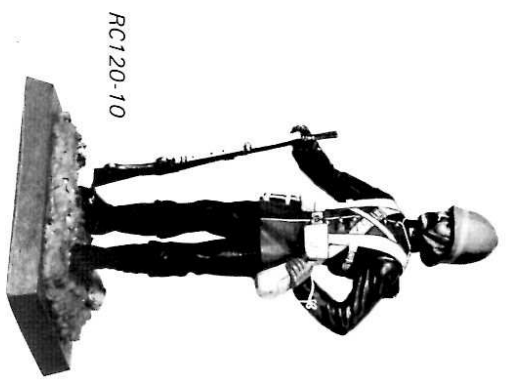

THE FIGURES ARE MADE IN POLYMER

RC120-8
GENERAL NANSOUTY

RC120-9
FRENCH HUSSAR
1808

RC120-10
PRIVATE
THE SOUTH WALES BORDERERS
ZULU WAR 1879

TRADITION 120mm FIGURES
ARE HAND-CAST IN WHITE METAL
AND ARE AVAILABLE PAINTED
OR UNPAINTED IN KIT FORM
(WOODEN BASE NOT INCLUDED)

Tradition
5A & 5B SHEPHERD STREET
MAYFAIR · LONDON W1
Tel: 01-493 7452

RC120-1
FRENCH IMPERIAL GUARD LANCERS
TROOPER 1812

120mm FIGURES

FIGURES PAINTED BY JILL BAKER
PHOTOGRAPHY BY DAVID SCHEINMANN

RC120-2
GENERAL D'HAUTPOUL