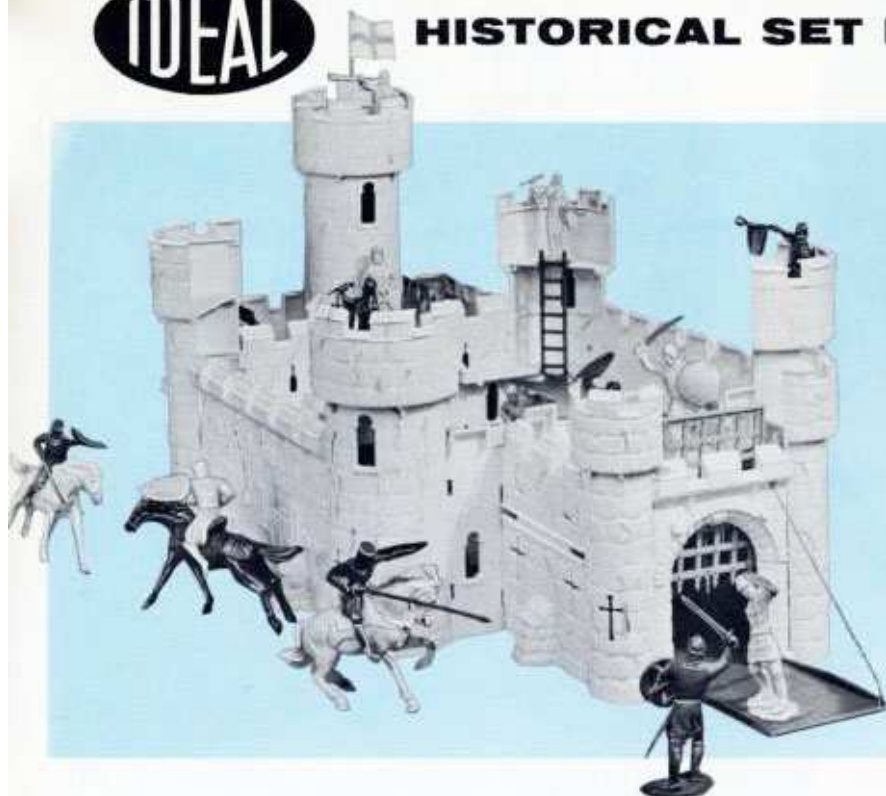

SIZE: 12" x 3½" x 3½" high

PACK: 3 doz. to carton

WEIGHT: Approx. 12 lbs.

4889 SEARCHLIGHT TRAILER AND JEEP. Indispensable when playroom soldiers need to locate the enemy's air strength, this soft plastic trailer and cab have a swiveling searchlight mounted in the rear. Two unbreakable plastic soldiers man the equipment, three more are included for guard and liaison work. Display card.

SIZE: 12" x 3½" x 3½" high

PACK: 3 doz. to carton

WEIGHT: Approx. 12 lbs.

IDEAL**HISTORICAL SET FOR ACTION PLAY****4868 - CRUSADER CASTLE**

The romance and adventure of the Middle Ages is brought back to life with this handsome, easy-to-assemble set. The realistic castle . . . all plastic . . . has a working draw-bridge and gate which can be raised and lowered with the hand wheel which pulls the chain. Large, life-like figures of polyethylene include horses, knights with lances and other knights and their damsels. This is a set with no rough edges to harm little fingers and hands.