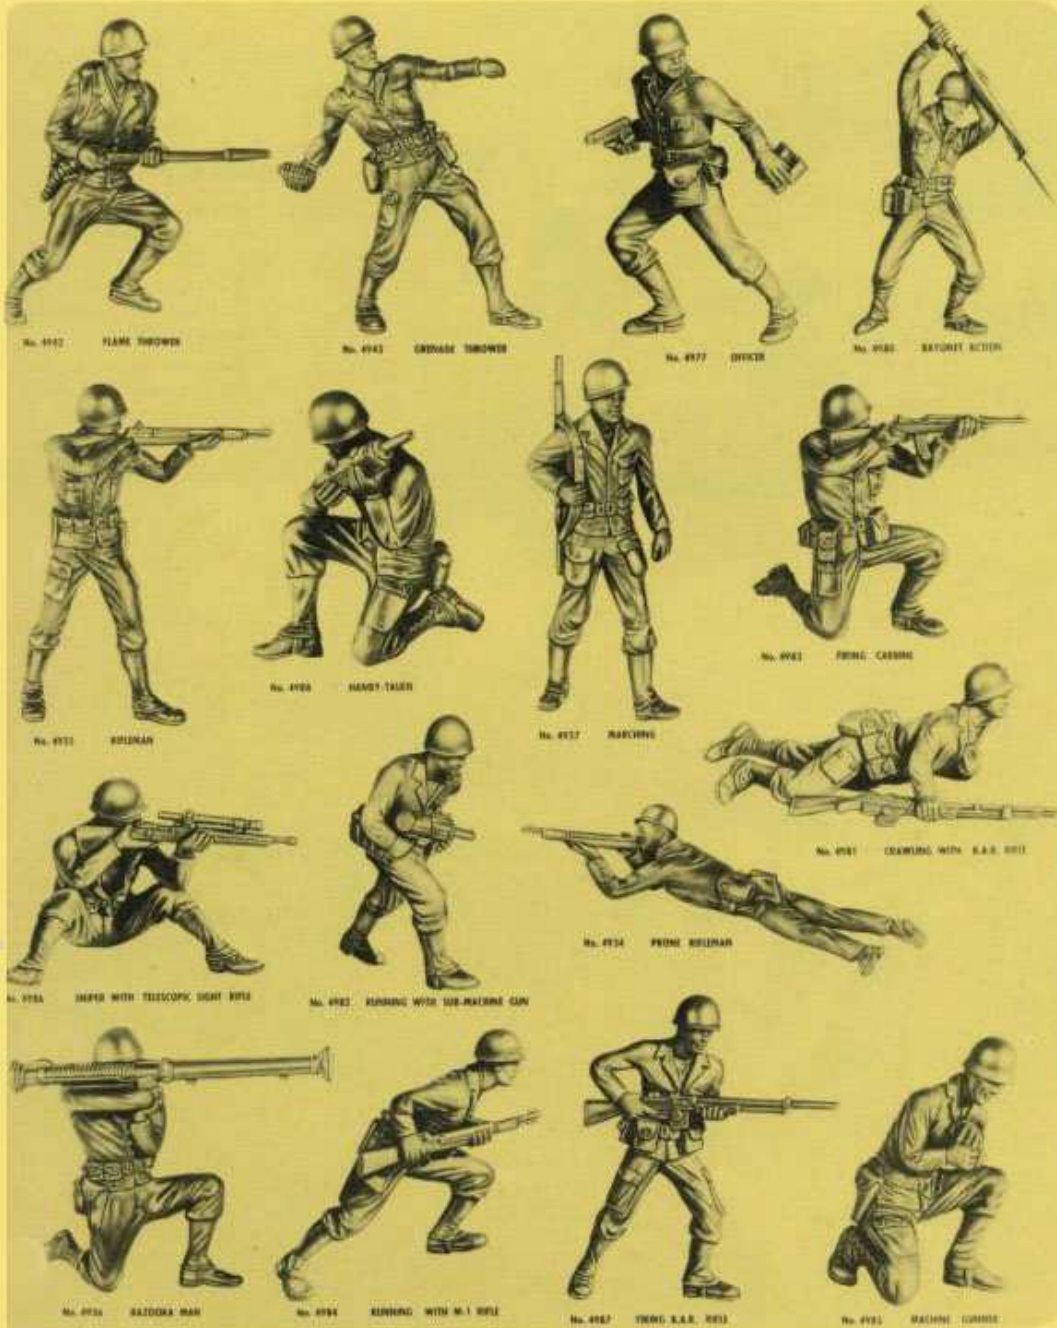

IDEAL'S
fully equipped

UNBREAKABLE
VINYL

TOY SOLDIERS

in action

App. 3" tall. In plastic "olive drab" color.

**FINELY
DETAILED
—
AMAZINGLY
REAL**

16 vinyl plastic soldiers,
each in different action
pose with various pieces
of equipment.

Every wrinkle and point
of stress in clothing, the
equipment, side arms,
ammunition belts, water
canteens... even the
soldiers' expressive faces
... is clearly sculptured.

Hard vinyl construction
... flexible ... un-
breakable. Packed 6 doz.
each style to carton.
Shipping weight ...
2½ lbs.

**4971
SOLDIER ASS'T**

Consists of: 3 dozen
each of six soldiers in
different positions.
Packed: 18 dozen to
carton.
Weight: 8 lbs.

**4972
SOLDIER ASS'T**

Consists of: 2 dozen
each of sixteen sol-
diers in different po-
sitions.
Packed: 32 dozen to
carton.
Weight: 14 lbs.

**4973
SOLDIER ASS'T**

Consists of: 3 dozen
each of ten soldiers in
different positions.
Packed: 30 dozen to
carton.
Weight: 12 lbs.