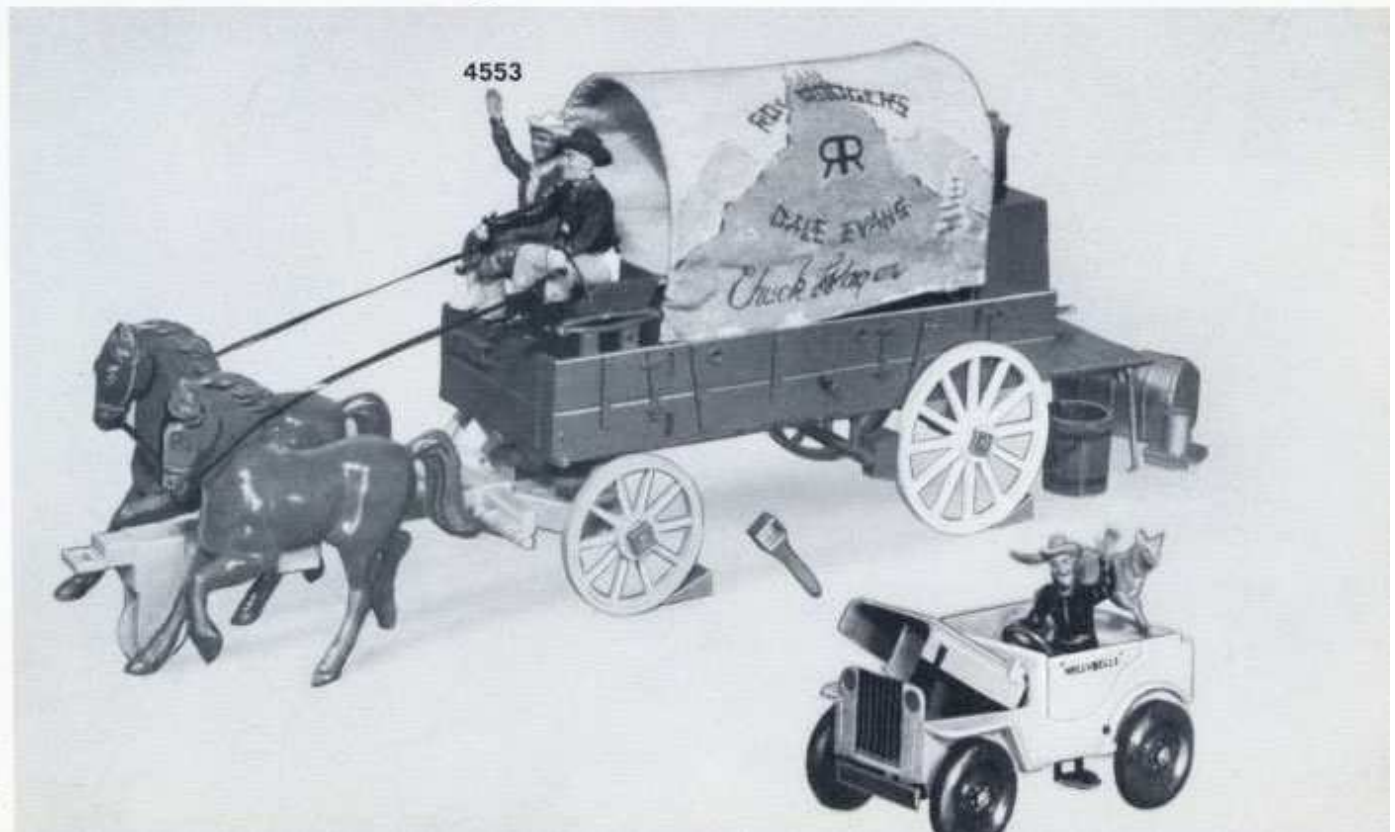

**EASY TO
ASSEMBLE
FORT SETS
IN NEW
PLASTIC BUBBLE
PACK**

It's a wonderful toy . . . it's

IDEAL

**SCALE MODEL
HISTORICAL SETS**

IDEAL TOY CORPORATION
200 Fifth Avenue, New York 10, N. Y.

3132 FORT PITT. The French and Indian War is here: polyethylene gate with full color metal fences, sculptured figures of soldiers, Indians and horses.