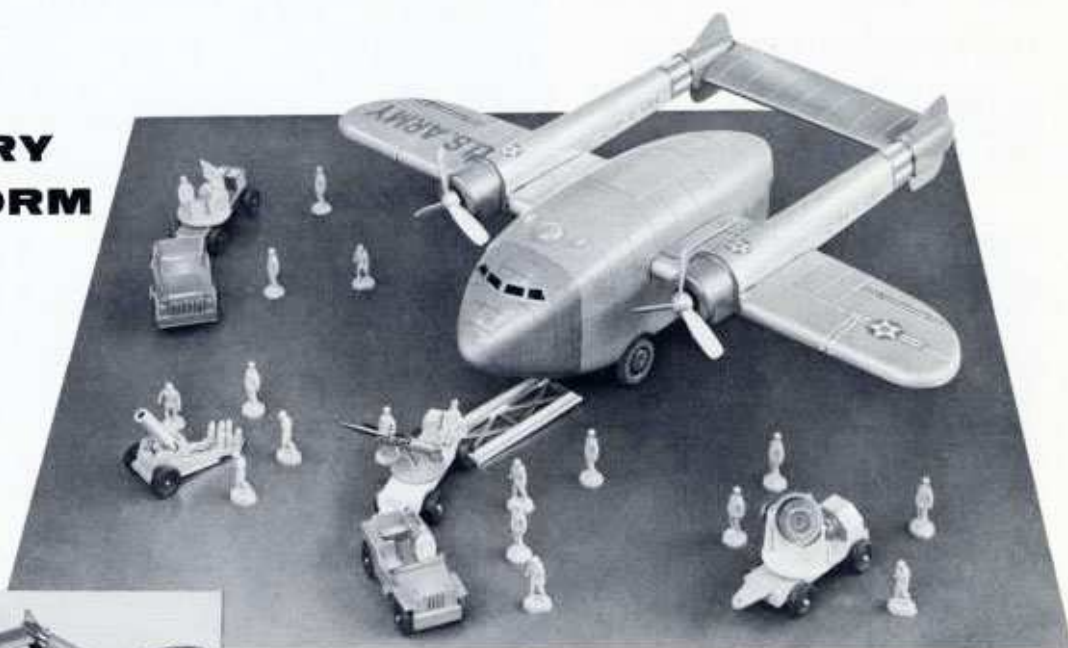

**GIANT
MILITARY
PLATFORM
SET**

4869 - FLYING BOXCAR AND COMBAT TEAM

The airborne army is in action! Here is a perfect reproduction of the two-engine flying boxcar 22" wide x 18" long x 5½" high with high impact plastic fuselage and safety metal wings and booms. Turning propellers, cowlings and tail sections are made of safe unbreakable poly. Accessories include: Nike missile trailer with launcher, searchlight trailer, tow truck cab and jeep as well as soldiers in combat positions. All accessories are sturdy plastic that can take rough and tumble play.

PACK.	WEIGHT
Display boxed, ½ doz. to carton	19 lbs.