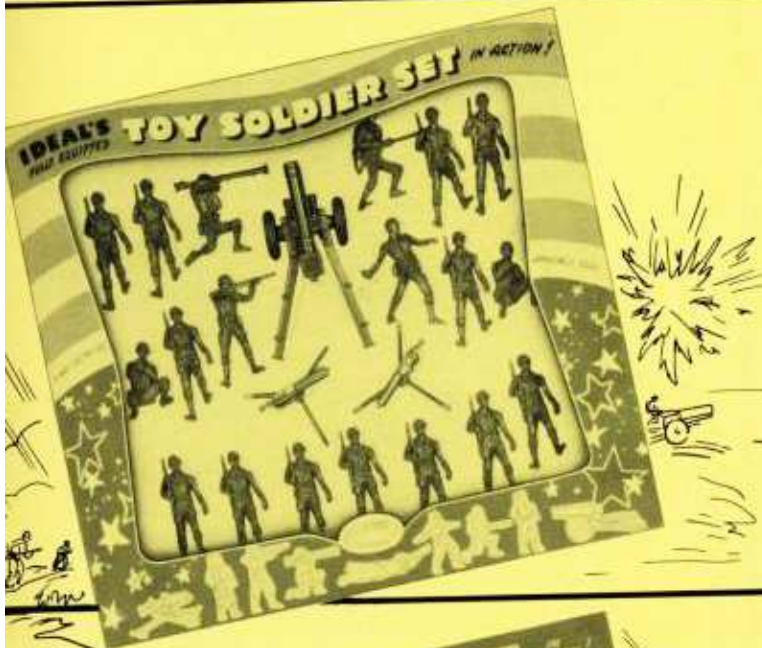

IDEAL'S
fully equipped

UNBREAKABLE
VINYL

TOY SOLDIERS

in action

App. 3" tall. In plastic "olive drab" color.

**FINELY
DETAILED
—
AMAZINGLY
REAL**

16 vinyl plastic soldiers,
each in different action
pose with various pieces
of equipment.

**4973
SOLDIER ASS'T**

Consists of: 3 dozen
each of ten soldiers in
different positions.
Packed: 30 dozen to
carton.
Weight: 12 lbs.

IDEAL'S TOY SOLDIER SETS

4970

9-PIECE TOY SOLDIER SET

Consists of:

- Eight soldiers and machine gun.
- Packed in gaily colored gift box, 1 dozen to carton.
- Weight: 8 lbs.

4969

22-PIECE TOY SOLDIER SET

Consists of:

- 19 soldiers, 2 machine guns, 1 howitzer.
- Cutouts of military vehicles on back of box.
- Packed in colorful gift box, 1 doz. to carton.
- Weight: 14 lbs.

4968

15-PIECE TOY SOLDIER SET

Consists of:

- 13 soldiers, 2 machine guns.
- Cutouts of military vehicles ready for assembly on back of box.
- Packed in colorful gift box, 1 doz. to carton.
- Weight: 12 lbs.

IDEAL'S
fully equipped