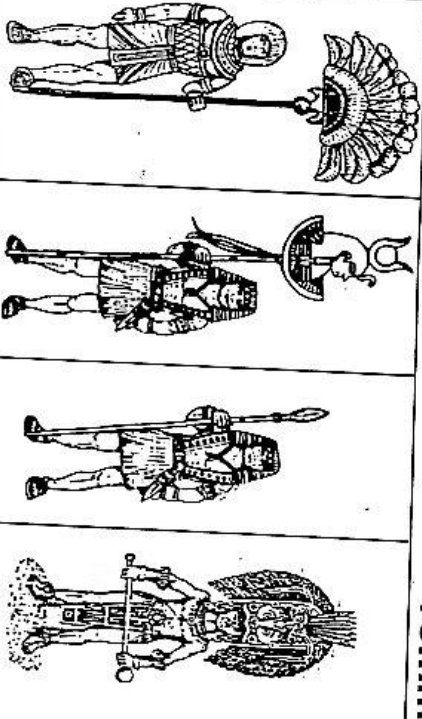

7535

7531

7536

7542

7541

7537

7538

TOMKER MODELS cast in high grade white metal **75mm**