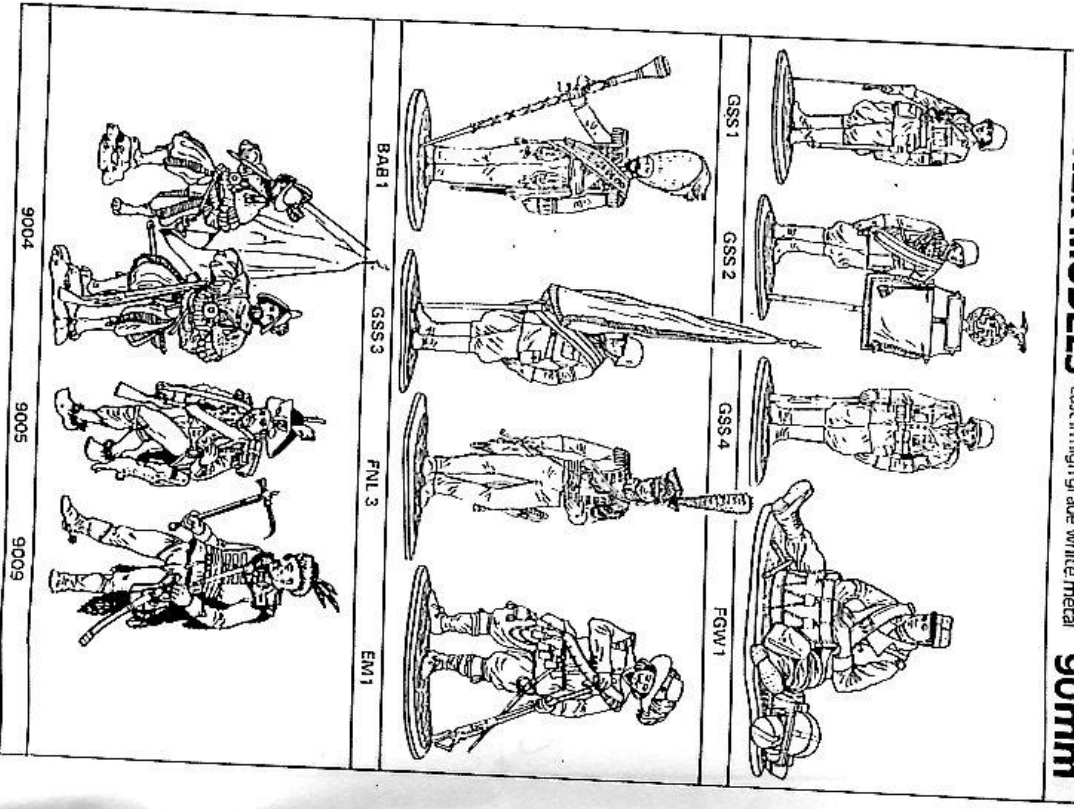

TOMKER & MEN O' WAR MODELS

Verbondstraat 68
2000 Antwerpen
Belgium
Tel.(03)237.34.99

YUTIMM

TOMKER MODELS cast in high grade white metal **75mm**

- | | |
|-------------------------------|------------------------------|
| 7501 Maya Nobleman | 7529 Buffalo Hunt |
| 7502 Maya Warrior | 7530 Egyptian Pharaoh |
| 7503 Maya Priest | 7531 Egyptian Queen |
| 7504 Maya King | 7532 Egyptian fan bearer |
| 7505 Maya Warrior | 7533 Egyptian priest |
| 7506 Plains Indian | 7534 Eg. prince with cub |
| 7507 Indian Squaw | 7535 Eg. female servant |
| 7508 Lacemaker | 7536 Eg. female harpist |
| 7509 Aztec Warrior | 7537 Eg. musician(mandoline) |
| 7510 Aztec Captain | 7538 Eg. musician(pipes) |
| 7511 Aztec Jaguar Warrior | 7539 Eg. bodyguard |
| 7512 Aztec Veteran Warrior | 7540 Eg. Standard bearer |
| 7513 Turkish Deli c.1600 | 7541 Eg. scribe |
| 7514 Turkish Spani c.1600 | 7542 Seated Pharaoh |
| 7515 Aztec King | |
| 7516 Aztec Priest | |
| 7517 Crazy Horse | |
| 7518 Aztec Arrow Captain | |
| 7519 Mongol with "Hocana" | |
| 7520 Indian Kanulan Dancer | |
| 7521 Mohawk Deer Hunter | |
| 7522 Peg-Leg Pirate | |
| 7523 Mountain Man | |
| 7524 Plains Indian II | |
| 7525 Maya Chieftain | |
| 7526 Maya Lady | |
| 7527 Sausarid standard bearer | |