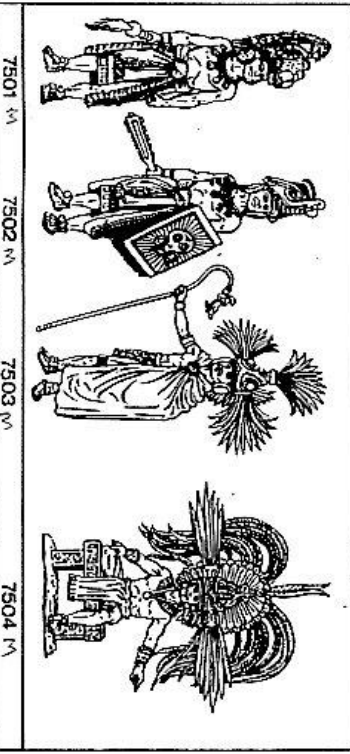

TOMKER & MEN O' WAR MODELS

Verbondstraat 68
2000 Antwerpen
Belgium
Tel.(03)237.34.99

YUTIMM

TOMKER MODELS cast in high grade white metal **75mm**

- | | |
|-------------------------------|------------------------------|
| 7501 Maya Nobleman | 7529 Buffalo Hunt |
| 7502 Maya Warrior | 7530 Egyptian Pharaoh |
| 7503 Maya Priest | 7531 Egyptian Queen |
| 7504 Maya King | 7532 Egyptian fan bearer |
| 7505 Maya Warrior | 7533 Egyptian priest |
| 7506 Plains Indian | 7534 Eg. prince with cub |
| 7507 Indian Squaw | 7535 Eg. female servant |
| 7508 Lacemaker | 7536 Eg. female harpist |
| 7509 Aztec Warrior | 7537 Eg. musician(mandoline) |
| 7510 Aztec Captain | 7538 Eg. musician(pipes) |
| 7511 Aztec Jaguar Warrior | 7539 Eg. bodyguard |
| 7512 Aztec Veteran Warrior | 7540 Eg. Standard bearer |
| 7513 Turkish Deli c.1600 | 7541 Eg. scribe |
| 7514 Turkish Spani c.1600 | 7542 Seated Pharaoh |
| 7515 Aztec King | |
| 7516 Aztec Priest | |
| 7517 Crazy Horse | |
| 7518 Aztec Arrow Captain | |
| 7519 Mongol with "Hocana" | |
| 7520 Indian Kanulan Dancer | |
| 7521 Mohawk Deer Hunter | |
| 7522 Peg-Leg Pirate | |
| 7523 Mountain Man | |
| 7524 Plains Indian II | |
| 7525 Maya Chieftain | |
| 7526 Maya Lady | |
| 7527 Sausarid standard bearer | |