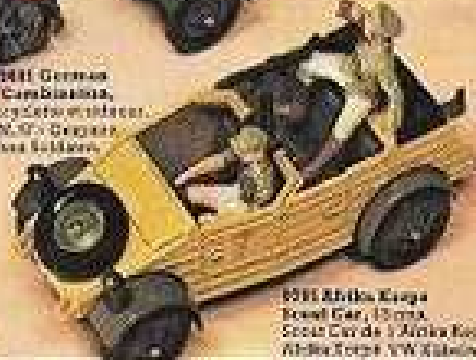

1464 Afrika Korps Scout Car, 15 cm. Scout Car de l'Armée U.S. U.S. Metal.